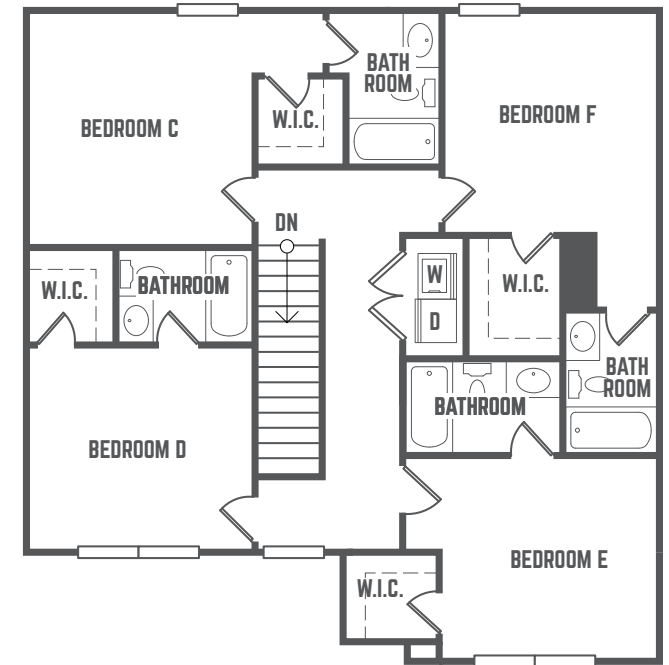

The
STATION
 ALAFAYA

BELMONT

6 BEDROOM / 6.5 BATH COTTAGE
 TOTAL SQ FT: 2,304

*Please note: Some Belmonts have an upper balcony that is shared. Please see a leasing agent for more information.

407.965.0067 / THESTATIONALAFAYA.COM / THE STATION ALAFAYA / 11551 UNIVERSITY BLVD. #2 / ORLANDO, FL 32817

*Amenities & materials subject to change. Floorplans & units subject to change. Floorplans & elevations ©2008 Garrell Associates Inc. Photography is representational. Pricing, amenities and availability subject to change without notice. Information is believed to be accurate but is not warranted. Speak with a leasing agent for additional details.