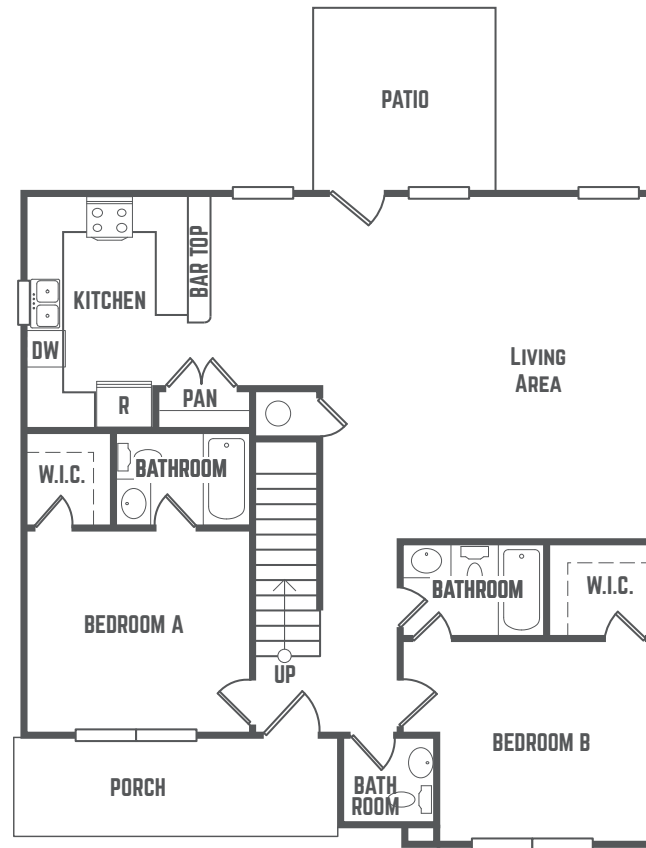

The
STATION
 ALAFAYA

BELMONT

6 BEDROOM / 6.5 BATH COTTAGE
 TOTAL SQ FT: 2,304

*Please note: Some Belmonts have an upper balcony that is shared. Please see a leasing agent for more information.

407.965.0067 / THESTATIONALAFAYA.COM / THE STATION ALAFAYA / 11551 UNIVERSITY BLVD. #2 / ORLANDO, FL 32817

*Amenities & materials subject to change. Floorplans & units subject to change. Floorplans & elevations ©2008 Garrell Associates Inc. Photography is representational. Pricing, amenities and availability subject to change without notice. Information is believed to be accurate but is not warranted. Speak with a leasing agent for additional details.