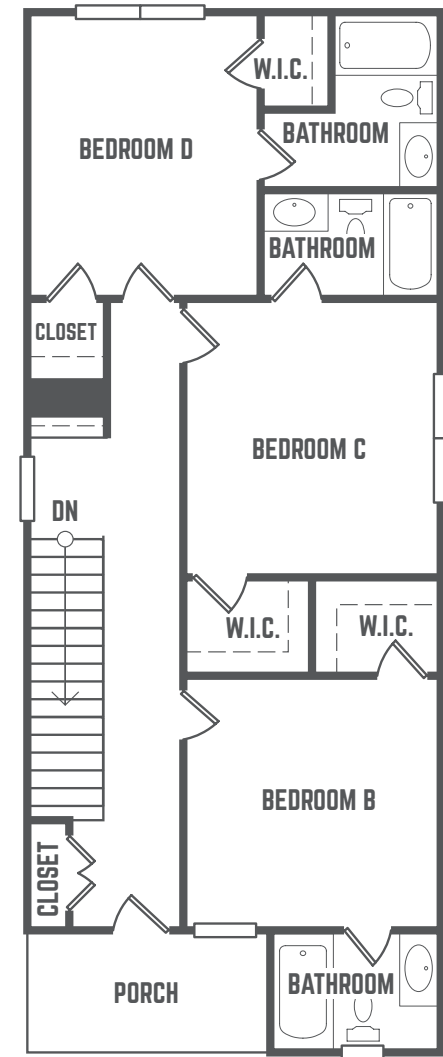

The
STATION
 ALAFAYA

BLOOMFIELD

4 BEDROOM / 4 BATH COTTAGE
 TOTAL SQ FT: 1,800

407.965.0067 / THESTATIONALAFAYA.COM / THE STATION ALAFAYA / 11551 UNIVERSITY BLVD. #2 / ORLANDO, FL 32817

*Amenities & materials subject to change. Floorplans & units subject to change. Floorplans & elevations ©2008 Garrell Associates Inc. Photography is representational. Pricing, amenities and availability subject to change without notice. Information is believed to be accurate but is not warranted. Speak with a leasing agent for additional details.