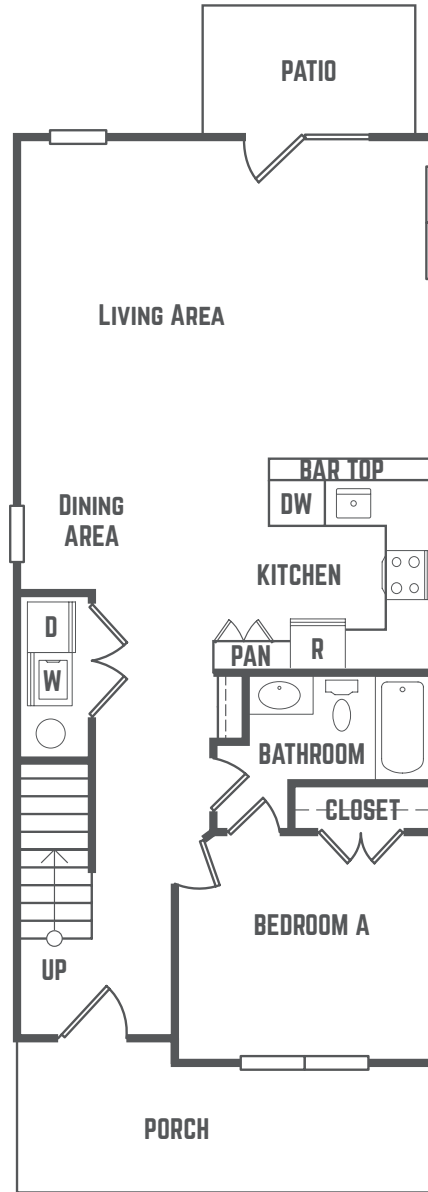

The
STATION
 ALAFAYA

BLOOMFIELD

4 BEDROOM / 4 BATH COTTAGE
 TOTAL SQ FT: 1,800

407.965.0067 / THESTATIONALAFAYA.COM / THE STATION ALAFAYA / 11551 UNIVERSITY BLVD. #2 / ORLANDO, FL 32817

*Amenities & materials subject to change. Floorplans & units subject to change. Floorplans & elevations ©2008 Garrell Associates Inc. Photography is representational. Pricing, amenities and availability subject to change without notice. Information is believed to be accurate but is not warranted. Speak with a leasing agent for additional details.