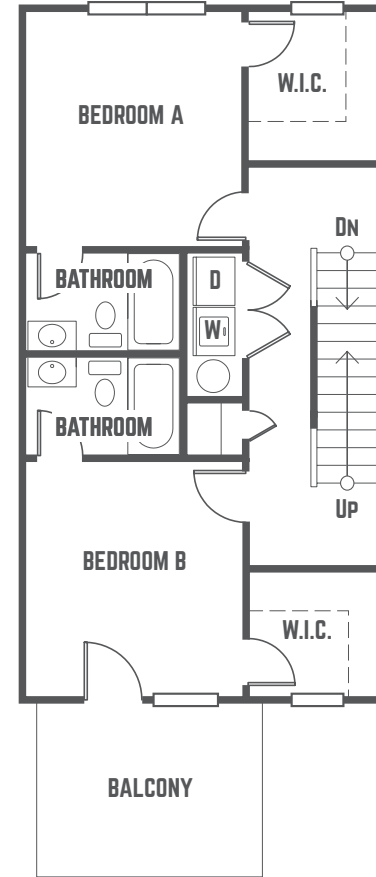

The
STATION
 ALAFAYA

MILLEDGE B

4 BEDROOM / 4.5 BATH COTTAGE
 TOTAL SQ FT: 2,034

407.965.0067 / THESTATIONALAFAYA.COM / THE STATION ALAFAYA / 11551 UNIVERSITY BLVD. #2 / ORLANDO, FL 32817

*Amenities & materials subject to change. Floorplans & units subject to change. Floorplans & elevations ©2008 Garrell Associates Inc. Photography is representational. Pricing, amenities and availability subject to change without notice. Information is believed to be accurate but is not warranted. Speak with a leasing agent for additional details.