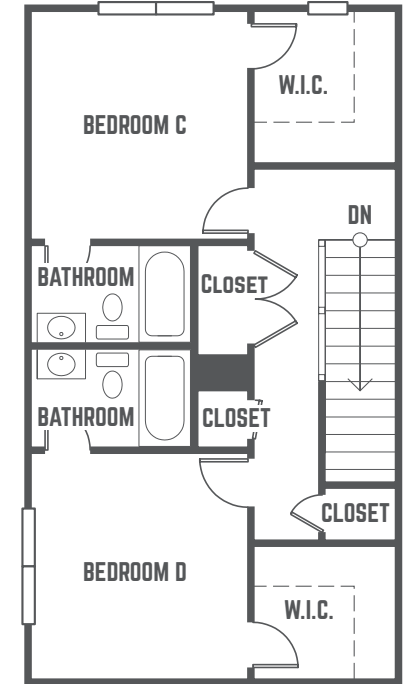

The
STATION
 ALAFAYA

MILLEDGE B

4 BEDROOM / 4.5 BATH COTTAGE
 TOTAL SQ FT: 2,034

407.965.0067 / THESTATIONALAFAYA.COM / THE STATION ALAFAYA / 11551 UNIVERSITY BLVD. #2 / ORLANDO, FL 32817

*Amenities & materials subject to change. Floorplans & units subject to change. Floorplans & elevations ©2008 Garrell Associates Inc. Photography is representational. Pricing, amenities and availability subject to change without notice. Information is believed to be accurate but is not warranted. Speak with a leasing agent for additional details.