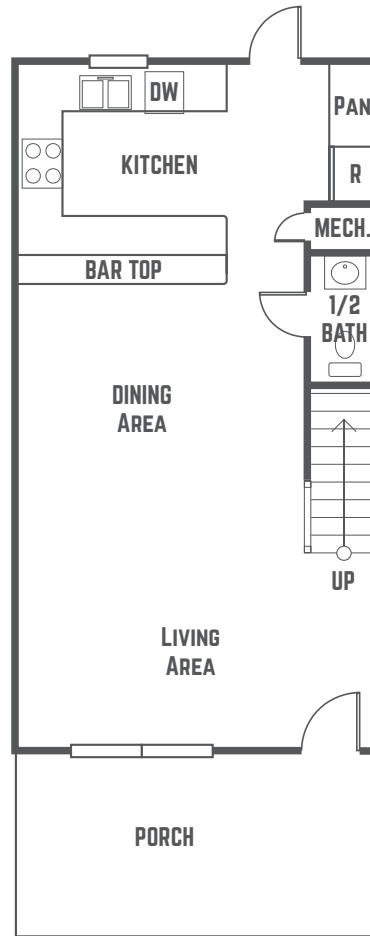

The
STATION
 ALAFAYA

MILLEDGE B

4 BEDROOM / 4.5 BATH COTTAGE
 TOTAL SQ FT: 2,034

407.965.0067 / THESTATIONALAFAYA.COM / THE STATION ALAFAYA / 11551 UNIVERSITY BLVD. #2 / ORLANDO, FL 32817

*Amenities & materials subject to change. Floorplans & units subject to change. Floorplans & elevations ©2008 Garrell Associates Inc. Photography is representational. Pricing, amenities and availability subject to change without notice. Information is believed to be accurate but is not warranted. Speak with a leasing agent for additional details.