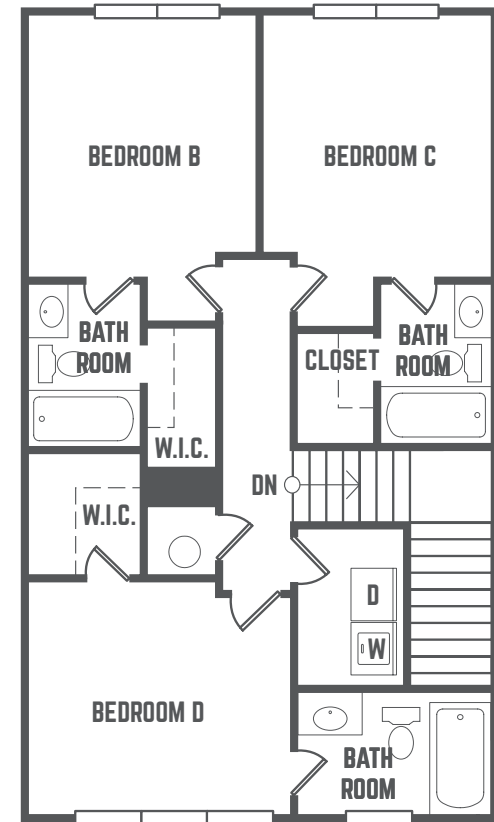

The
STATION
ALAFAYA

**WOODBURY
TOWNHOME**

4 BEDROOM / 4 BATH
TOTAL SQ FT: 1,694

407.965.0067 / THESTATIONALAFAYA.COM / THE STATION ALAFAYA / 11551 UNIVERSITY BLVD. #2 / ORLANDO, FL 32817

*Amenities & materials subject to change. Floorplans & units subject to change. Floorplans & elevations ©2008 Garrell Associates Inc. Photography is representational. Pricing, amenities and availability subject to change without notice. Information is believed to be accurate but is not warranted. Speak with a leasing agent for additional details.