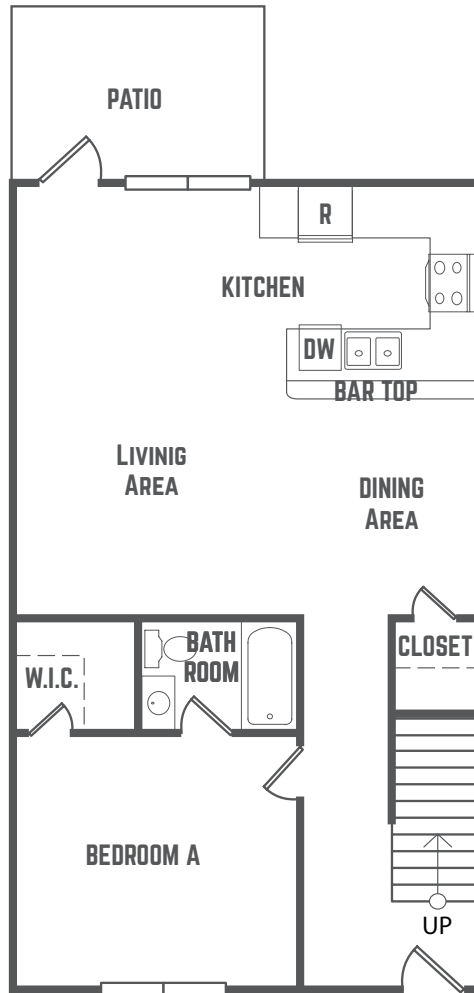

The
STATION
ALAFAYA

**WOODBURY
TOWNHOME**

4 BEDROOM / 4 BATH
TOTAL SQ FT: 1,694

407.965.0067 / THESTATIONALAFAYA.COM / THE STATION ALAFAYA / 11551 UNIVERSITY BLVD. #2 / ORLANDO, FL 32817

*Amenities & materials subject to change. Floorplans & units subject to change. Floorplans & elevations ©2008 Garrell Associates Inc. Photography is representational. Pricing, amenities and availability subject to change without notice. Information is believed to be accurate but is not warranted. Speak with a leasing agent for additional details.