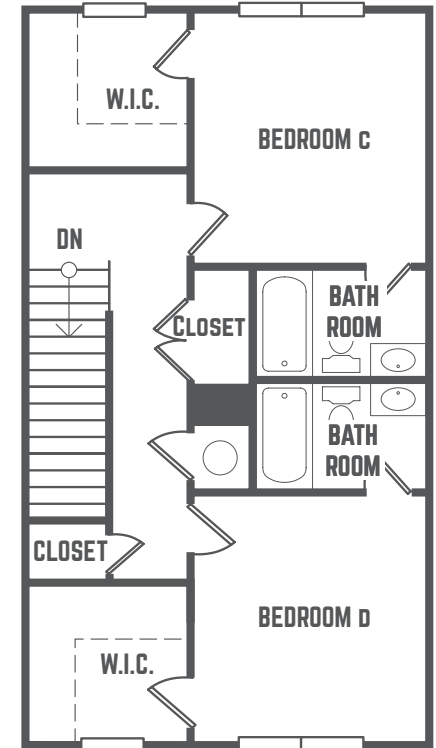

The
STATION
 ALAFAYA

CLOVERHURST

4 BEDROOM / 4.5 BATH TOWNHOUSE
 TOTAL SQ FT: 1,953

*Please note: Bedroom B and D in the end units of the Cloverhurst are slightly larger.
 Please see a leasing agent for more information.