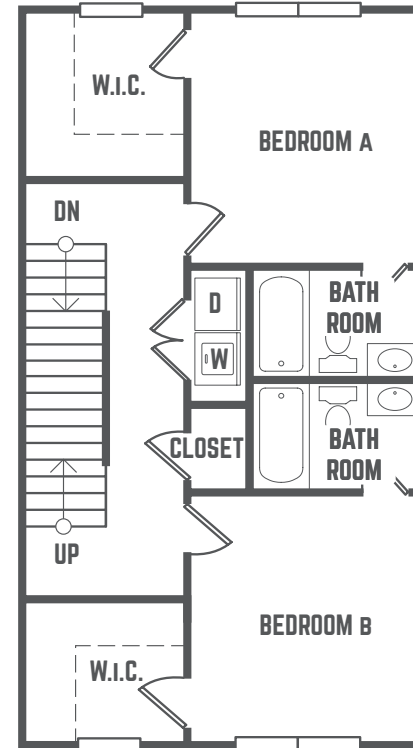

The
STATION
 ALAFAYA

CLOVERHURST

4 BEDROOM / 4.5 BATH TOWNHOUSE
 TOTAL SQ FT: 1,953

*Please note: Bedroom B and D in the end units of the Cloverhurst are slightly larger.
 Please see a leasing agent for more information.