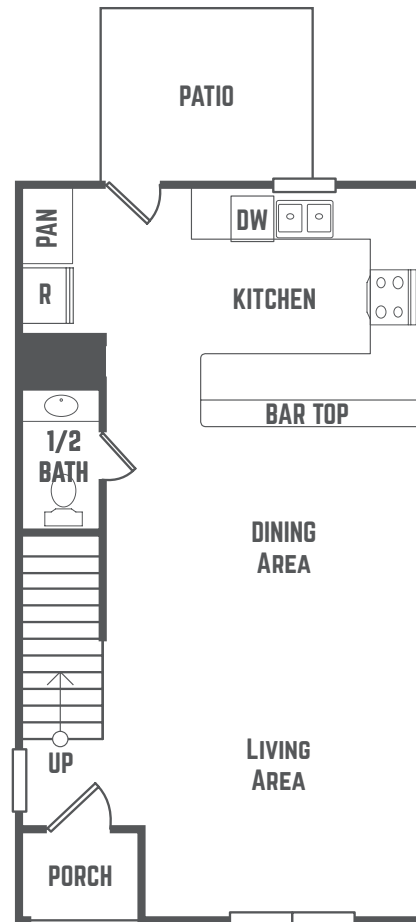

The
STATION
 ALAFAYA

CLOVERHURST

4 BEDROOM / 4.5 BATH TOWNHOUSE
 TOTAL SQ FT: 1,953

*Please note: Bedroom B and D in the end units of the Cloverhurst are slightly larger.
 Please see a leasing agent for more information.