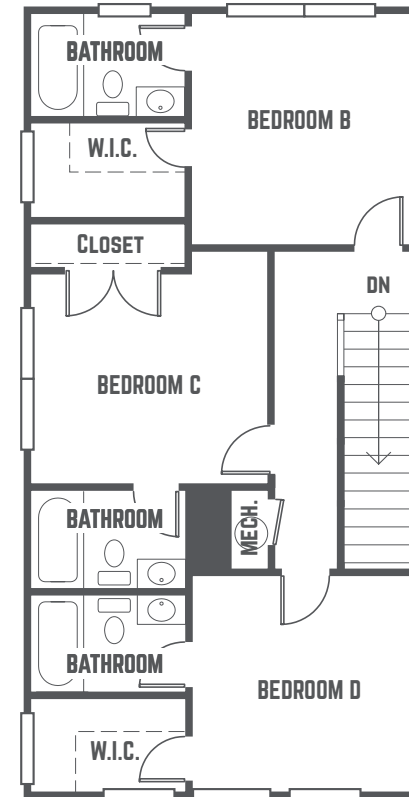

The  
**STATION**  
 ALAFAYA

**LUMPKIN A**

4 BEDROOM / 4 BATH COTTAGE  
 TOTAL SQ FT: 1,640

**KEY**

PATIO	PATIO	PATIO	PATIO
4 BR 4 BA	4 BR 4.5 BA	4 BR 4.5 BA	4 BR 4 BA
PORCH	PORCH		PORCH

407.965.0067 / THESTATIONALAFAYA.COM / THE STATION ALAFAYA / 11551 UNIVERSITY BLVD. #2 / ORLANDO, FL 32817

\*Amenities & materials subject to change. Floorplans & units subject to change. Floorplans & elevations ©2008 Garrell Associates Inc. Photography is representational. Pricing, amenities and availability subject to change without notice. Information is believed to be accurate but is not warranted. Speak with a leasing agent for additional details.