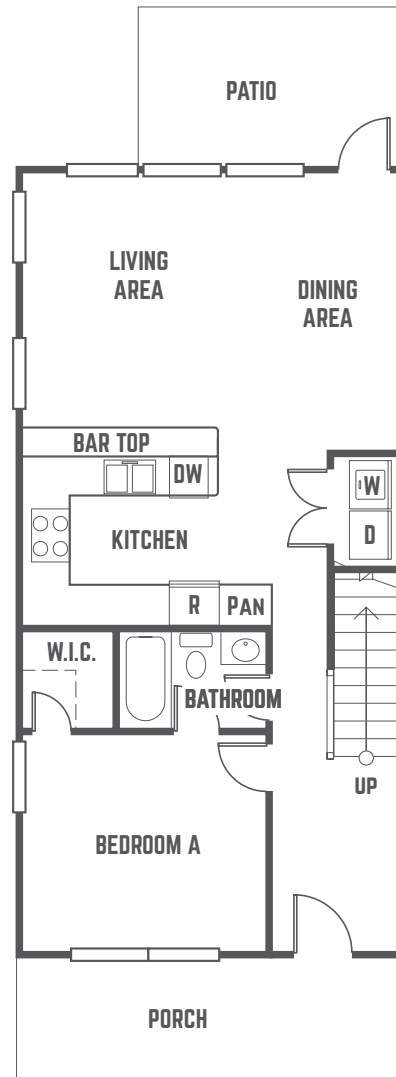

The  
**STATION**  
 ALAFAYA

**LUMPKIN A**

4 BEDROOM / 4 BATH COTTAGE  
 TOTAL SQ FT: 1,640

**KEY**

PATIO	PATIO	PATIO	PATIO
4 BR 4 BA	4 BR 4.5 BA	4 BR 4.5 BA	4 BR 4 BA
PORCH	PORCH		PORCH

407.965.0067 / THESTATIONALAFAYA.COM / THE STATION ALAFAYA / 11551 UNIVERSITY BLVD. #2 / ORLANDO, FL 32817

\*Amenities & materials subject to change. Floorplans & units subject to change. Floorplans & elevations ©2008 Garrell Associates Inc. Photography is representational. Pricing, amenities and availability subject to change without notice. Information is believed to be accurate but is not warranted. Speak with a leasing agent for additional details.