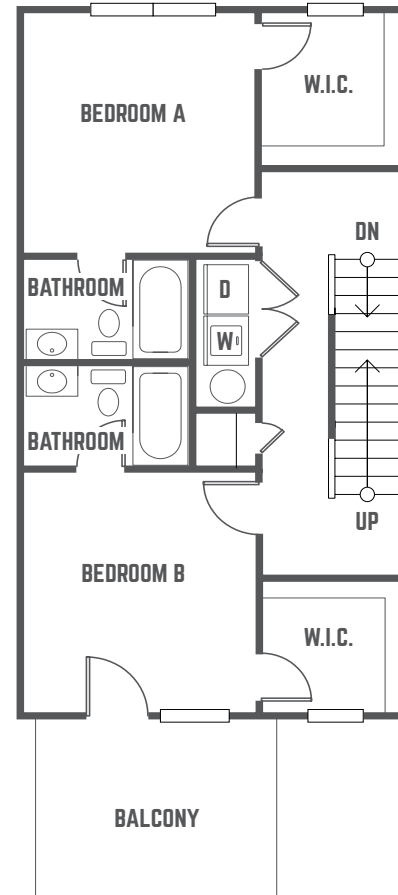

The
STATION
ALAFAYA

LUMPKIN B

4 BEDROOM / 4.5 BATH COTTAGE
TOTAL SQ FT: 2,034

KEY

PATIO	PATIO	PATIO	PATIO
4 BR 4 BA	4 BR 4.5 BA	4 BR 4.5 BA	4 BR 4 BA
PORCH	PORCH		PORCH

407.965.0067 / THESTATIONALAFAYA.COM / THE STATION ALAFAYA / 11551 UNIVERSITY BLVD. #2 / ORLANDO, FL 32817

*Amenities & materials subject to change. Floorplans & units subject to change. Floorplans & elevations ©2008 Garrell Associates Inc. Photography is representational. Pricing, amenities and availability subject to change without notice. Information is believed to be accurate but is not warranted. Speak with a leasing agent for additional details.