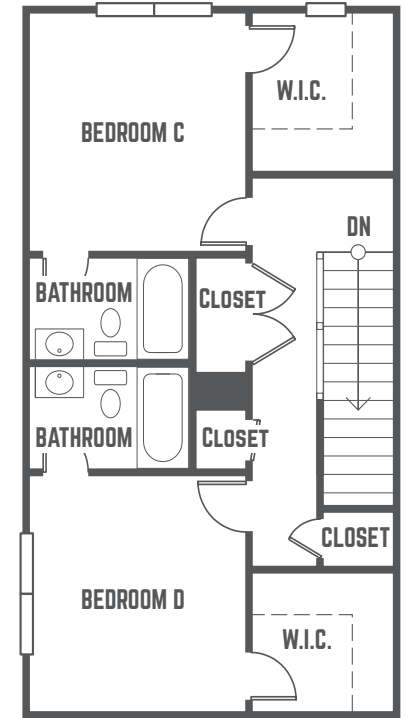

The
STATION
ALAFAYA

LUMPKIN B

4 BEDROOM / 4.5 BATH COTTAGE
TOTAL SQ FT: 2,034

KEY

PATIO	PATIO	PATIO	PATIO
4 BR 4 BA	4 BR 4.5 BA	4 BR 4.5 BA	4 BR 4 BA
PORCH	PORCH		PORCH

407.965.0067 / THESTATIONALAFAYA.COM / THE STATION ALAFAYA / 11551 UNIVERSITY BLVD. #2 / ORLANDO, FL 32817

*Amenities & materials subject to change. Floorplans & units subject to change. Floorplans & elevations ©2008 Garrell Associates Inc. Photography is representational. Pricing, amenities and availability subject to change without notice. Information is believed to be accurate but is not warranted. Speak with a leasing agent for additional details.