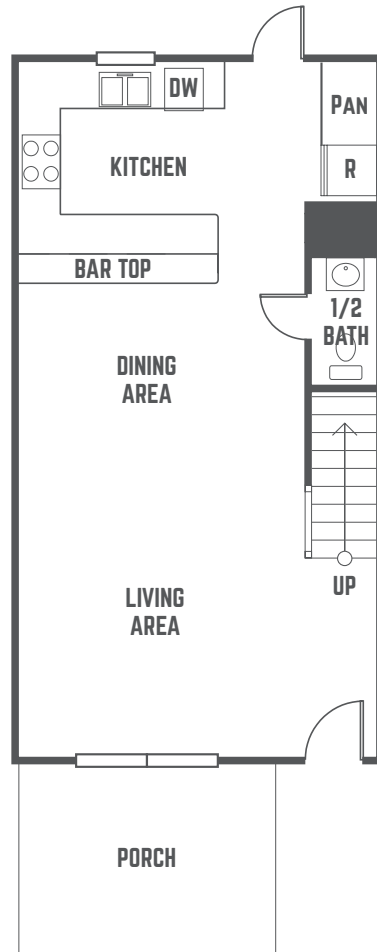

The
STATION
ALAFAYA

LUMPKIN B

4 BEDROOM / 4.5 BATH COTTAGE
TOTAL SQ FT: 2,034

KEY

PATIO	PATIO	PATIO	PATIO
4 BR 4 BA	4 BR 4.5 BA	4 BR 4.5 BA	4 BR 4 BA
PORCH	PORCH		PORCH

407.965.0067 / THESTATIONALAFAYA.COM / THE STATION ALAFAYA / 11551 UNIVERSITY BLVD. #2 / ORLANDO, FL 32817

*Amenities & materials subject to change. Floorplans & units subject to change. Floorplans & elevations ©2008 Garrell Associates Inc. Photography is representational. Pricing, amenities and availability subject to change without notice. Information is believed to be accurate but is not warranted. Speak with a leasing agent for additional details.