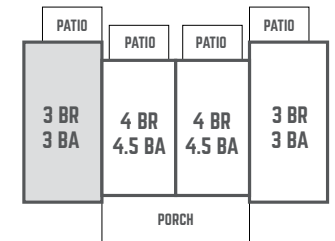

The  
**STATION**  
 ALAFAYA

**MILLEDGE A**

3 BEDROOM / 3 BATH COTTAGE  
 TOTAL SQ FT: 1,349

**KEY**

407.965.0067 / THESTATIONALAFAYA.COM / THE STATION ALAFAYA / 11551 UNIVERSITY BLVD. #2 / ORLANDO, FL 32817