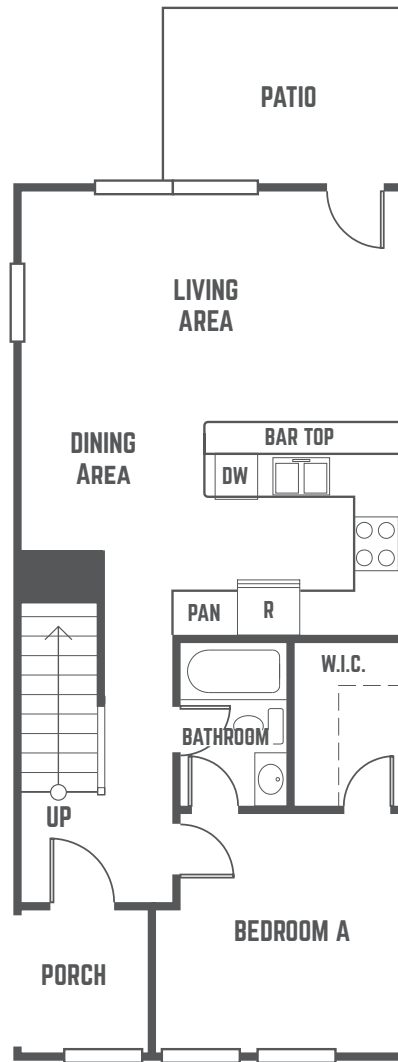

The  
**STATION**  
 ALAFAYA

**MILLEDGE A**

3 BEDROOM / 3 BATH COTTAGE  
 TOTAL SQ FT: 1,349

**KEY**

407.965.0067 / THESTATIONALAFAYA.COM / THE STATION ALAFAYA / 11551 UNIVERSITY BLVD. #2 / ORLANDO, FL 32817

\*Amenities & materials subject to change. Floorplans & units subject to change. Floorplans & elevations ©2008 Garrell Associates Inc. Photography is representational. Pricing, amenities and availability subject to change without notice. Information is believed to be accurate but is not warranted. Speak with a leasing agent for additional details.