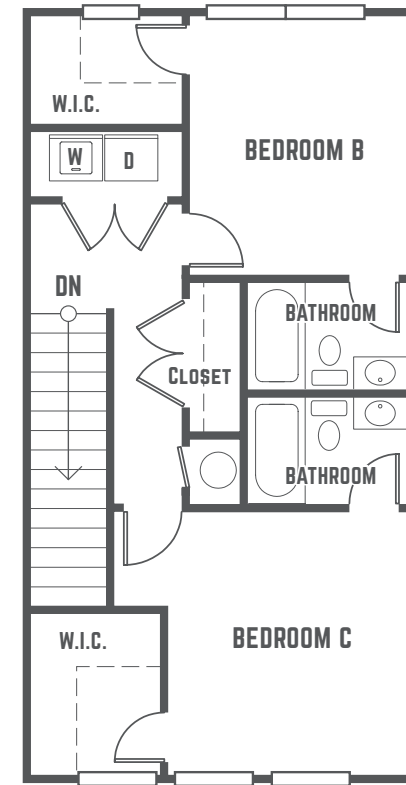

The  
**STATION**  
 ALAFAYA

**MILLEDGE A**

3 BEDROOM / 3 BATH COTTAGE  
 TOTAL SQ FT: 1,349

**KEY**

407.965.0067 / THESTATIONALAFAYA.COM / THE STATION ALAFAYA / 11551 UNIVERSITY BLVD. #2 / ORLANDO, FL 32817

\*Amenities & materials subject to change. Floorplans & units subject to change. Floorplans & elevations ©2008 Garrell Associates Inc. Photography is representational. Pricing, amenities and availability subject to change without notice. Information is believed to be accurate but is not warranted. Speak with a leasing agent for additional details.