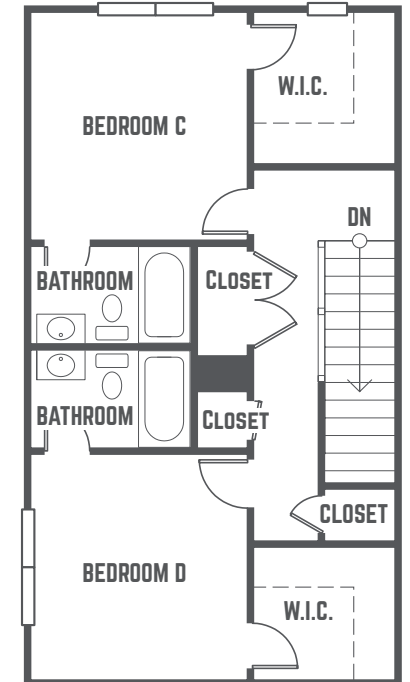

The
STATION
 ALAFAYA

STAFFORD

4 BEDROOM / 4.5 BATH COTTAGE
 TOTAL SQ FT: 2,034

407.965.0067 / THESTATIONALAFAYA.COM / THE STATION ALAFAYA / 11551 UNIVERSITY BLVD. #2 / ORLANDO, FL 32817

*Amenities & materials subject to change. Floorplans & units subject to change. Floorplans & elevations ©2008 Garrell Associates Inc. Photography is representational. Pricing, amenities and availability subject to change without notice. Information is believed to be accurate but is not warranted. Speak with a leasing agent for additional details.