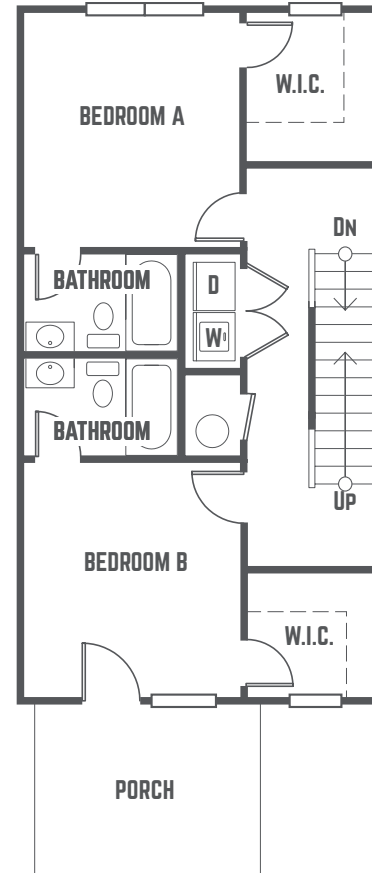

The
STATION
 ALAFAYA

STAFFORD

4 BEDROOM / 4.5 BATH COTTAGE
 TOTAL SQ FT: 2,034

407.965.0067 / THESTATIONALAFAYA.COM / THE STATION ALAFAYA / 11551 UNIVERSITY BLVD. #2 / ORLANDO, FL 32817

*Amenities & materials subject to change. Floorplans & units subject to change. Floorplans & elevations ©2008 Garrell Associates Inc. Photography is representational. Pricing, amenities and availability subject to change without notice. Information is believed to be accurate but is not warranted. Speak with a leasing agent for additional details.