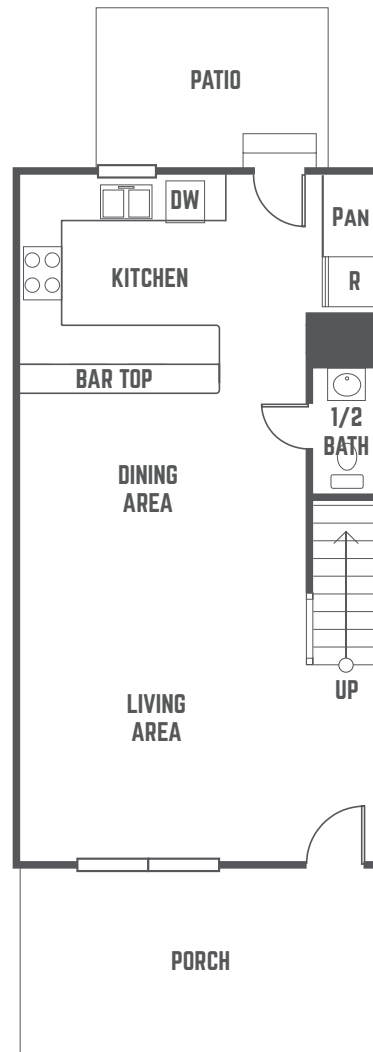

The
STATION
 ALAFAYA

STAFFORD

4 BEDROOM / 4.5 BATH COTTAGE
 TOTAL SQ FT: 2,034

407.965.0067 / THESTATIONALAFAYA.COM / THE STATION ALAFAYA / 11551 UNIVERSITY BLVD. #2 / ORLANDO, FL 32817

*Amenities & materials subject to change. Floorplans & units subject to change. Floorplans & elevations ©2008 Garrell Associates Inc. Photography is representational. Pricing, amenities and availability subject to change without notice. Information is believed to be accurate but is not warranted. Speak with a leasing agent for additional details.